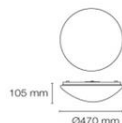

27-102-72-100 ○ Blanco / White

LED
72W 3950Lm 2700-6500K