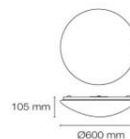

28-102-10-100 ○ Blanco / White

LED
100W 6630Lm 2700-6500K